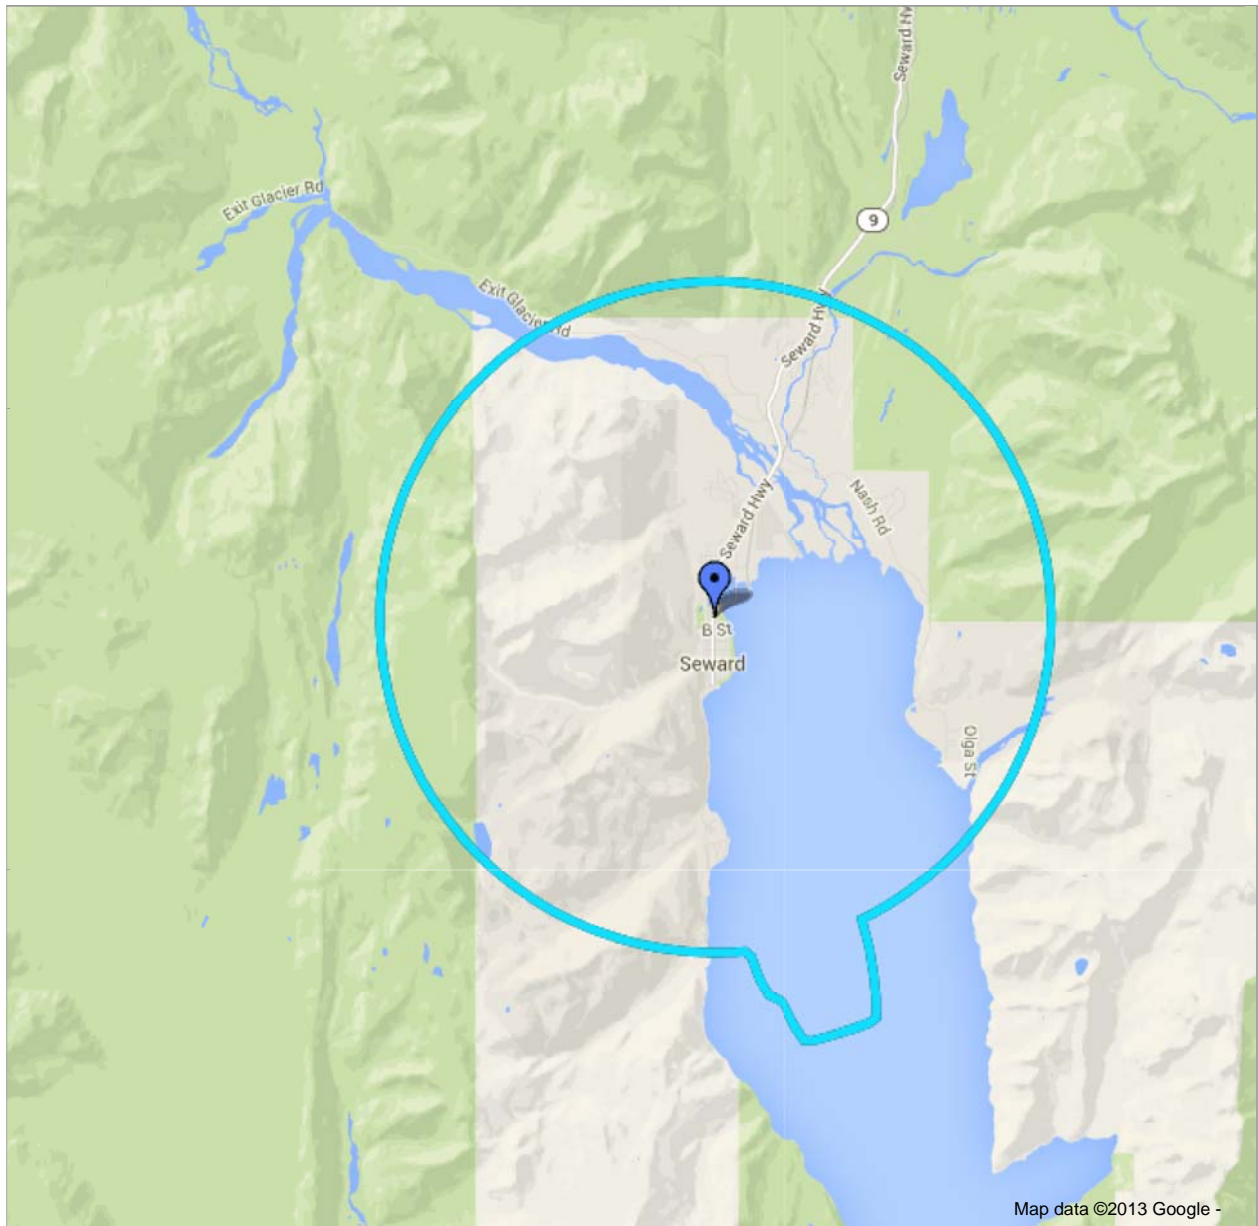

To see all the details that are visible on the screen, use the "Print" link next to the map.

Displaying content from [transition.fcc.gov](http://transition.fcc.gov)

The content displayed below and overlaid onto this map is provided by a third party, and Google is not responsible for it. Information you enter below may become available to the third party.

60 dBu Service Contour for K224DX, 92.7 MHz, Seward, AK

-  **K224DX, Seward, AK**  
92.7 MHz -- FCC File No. BLFT-20121126AAR
- 60 dBu Service contour
- 60 dBu Service contour (alternate color)