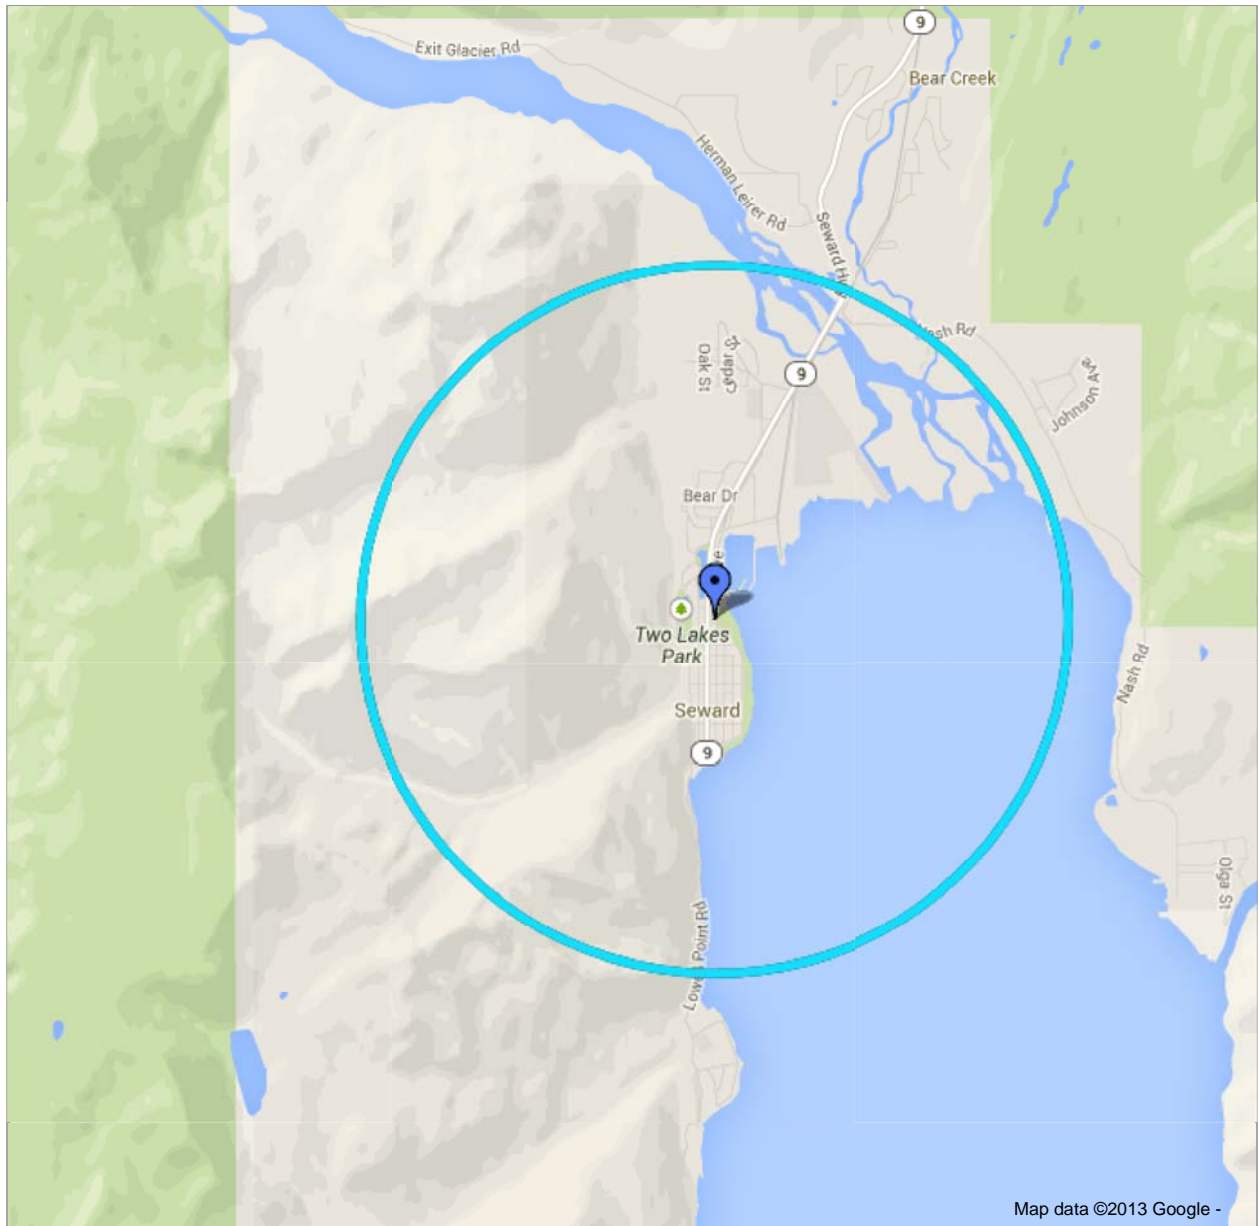

To see all the details that are visible on the screen, use the "Print" link next to the map.

Displaying content from [transition.fcc.gov](http://transition.fcc.gov)

The content displayed below and overlaid onto this map is provided by a third party, and Google is not responsible for it. Information you enter below may become available to the third party.

60 dBu Service Contour for K233CC, 94.5 MHz, Seward, AK

-  **K233CC, Seward, AK**  
94.5 MHz -- FCC File No. BLFT-20130606ABK
- 60 dBu Service contour
- 60 dBu Service contour (alternate color)